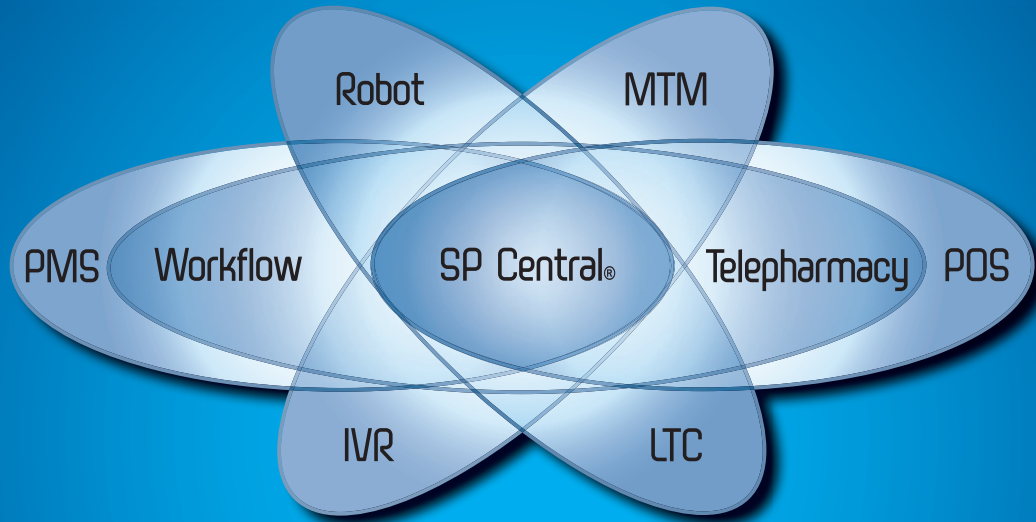

One Connection, One Call, One Company

ScriptPro. Perfect Integration.

With ScriptPro technology, your IVR talks to your robot, which talks to your PMS, which talks to your E-Sig ... you get the idea. It's what we call Perfect Integration.

ScriptPro supports its systems for 10+ years. Call today to find out how our "Investment Protection" makes perfect sense for your pharmacy.

Your
ScriptPro. Taking Care of Business

ScriptPro®

Pharmacy Automation